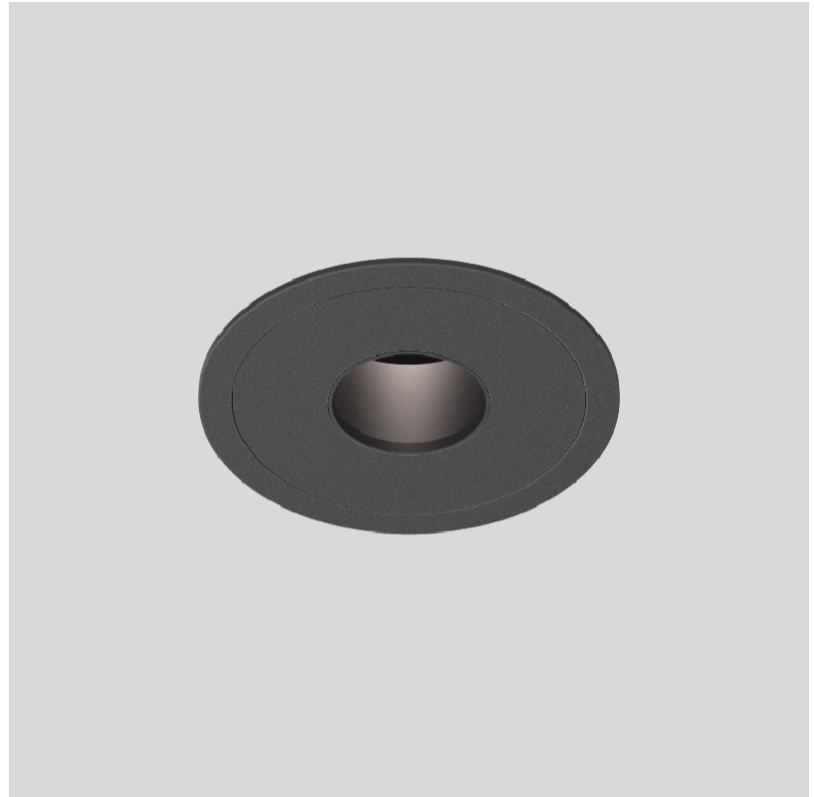

GENERAL

Series: Bioniq Evo Round Pinhole
Partner: Prolicht
Division: Architectural
Installation: Recessed
Product Type: Downlight
Mounting Location: Ceiling
Light Distribution: Adjustable / Direct

PHYSICAL

Shape: Round
Diameter (mm): 83
Diameter (in): 3 ¼
Height (mm): 100
Depth (mm): 105
Height (in): 4
Depth (in): 4 ½
Ceiling Thickness (mm): 2 - 20
Ceiling Thickness (in): 1/16 - 1 1/8
Weight (kg): 0.4
Fixture Finish: [BLK / WHI](#)
Fixture Material: Extruded Aluminum
Cut-out Measurements: Dia. 75mm/2 15/16"

ELECTRICAL

Lamp Type: LED (Zhaga Standard)
Input Wattage (W): 12.8
Total Output Wattage (W): 11.8
Dimming: Non-dimming / DALI Dimming / MATTER Dimming
Driver Included: No
Driver Location: Remote
Driver Type: Constant Current - Universal
Driver Class: Class 2
Constant Current (MA): 350mA
Upon Request: 0-10V Dimming / Phase Dimming

LED

Color Temperature (°K): [2400 / 2700 / 3000 / 3500 / 4000](#)
Max. Delivered Lumen (lm): Max 951
Nominal Lumen (lm): 2006
CRI: >90 CRI
Efficiency (%): 74.1
Lamp Life (hrs): 50000

OPTICAL

Beam Angle: [20 / 26 / 32](#)
Adjustability: Rotational 350° / Tilt 30°

RATINGS AND CERTIFICATIONS

Certified By: Certified for North American Standards
IP rating: IP65
Glare Rating: ≤ 10