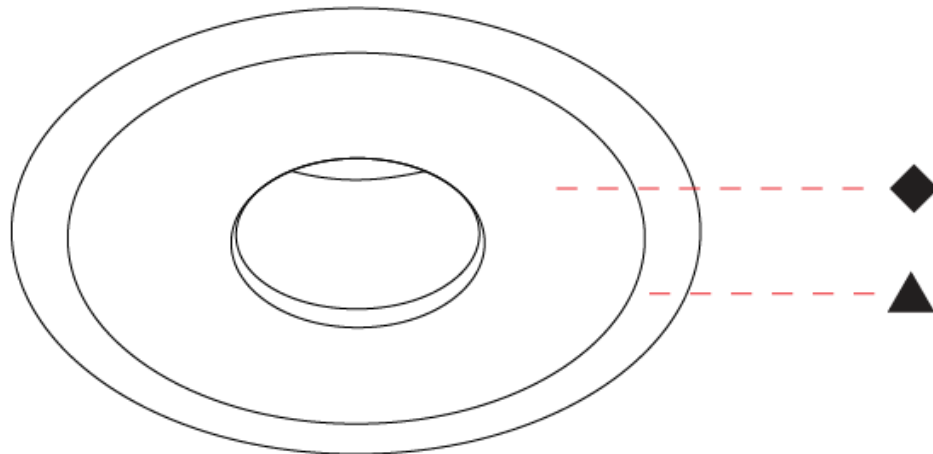

BIONIQ EVO ROUND PINHOLE RECESSED

A350217-

PROJECT

TYPE

SPECIFIER

QUANTITY

DATE