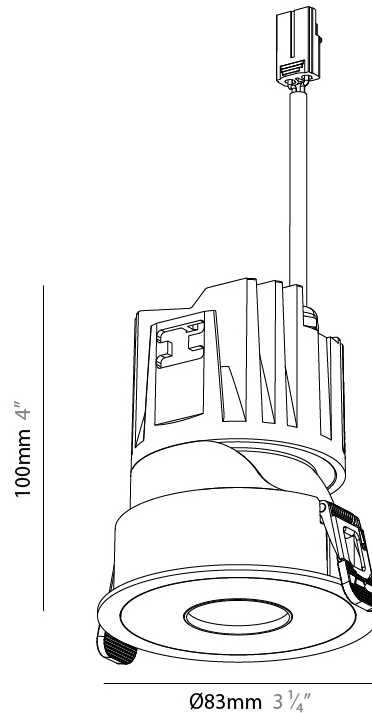

GENERAL

Series: Bioniq Evo Round Pinhole
Partner: Prolicht
Division: Architectural
Installation: Recessed
Product Type: Downlight
Mounting Location: Ceiling
Light Distribution: Adjustable / Direct

PHYSICAL

Shape: Round
Diameter (mm): 82
Diameter (in): 3 1/4
Height (mm): 100
Depth (mm): 105
Height (in): 3 15/16
Depth (in): 4 1/8
Ceiling Thickness (mm): 2 - 20
Ceiling Thickness (in): 1/16 - 1 1/8
Weight (kg): 0.4
[Fixture Finish: SSR / BKV / CWI / CRY / HAB / UFT / ITA / RUA / FTG / MYG / LOD / PUS / FRO / FUP / KIA / POP / BLS / SPG / MEY / GOH / CHC / COM / ABZ / JAG / OBR / MOS / ROR](#)
Fixture Material: Extruded Aluminum
Cut-out Measurements: Dia. 75mm/2 15/16"

ELECTRICAL

Lamp Type: LED (Zhaga Standard)
Input Wattage (W): 12.3
Total Output Wattage (W): 10.9
Dimming: Non-dimming / DALI Dimming / MATTER Dimming
Driver Included: No
Driver Location: Remote
Driver Type: Constant Current - Universal
Driver Class: Class 2
Constant Current (MA): 350mA
Upon Request: 0-10V Dimming / Phase Dimming

LED

[Color Temperature (°K): 2700-6500 Tunable White](#)
Max. Delivered Lumen (lm): Max 709
Nominal Lumen (lm): Max 1495
CRI: >90 CRI
Efficiency (%): 57.5
Lamp Life (hrs): 50000

OPTICAL

[Beam Angle: 20 / 26 / 32](#)
Adjustability: Rotational 350° / Tilt 30°

RATINGS AND CERTIFICATIONS

Certified By: Certified for North American Standards
IP rating: IP65
Glare Rating: ≤ 10