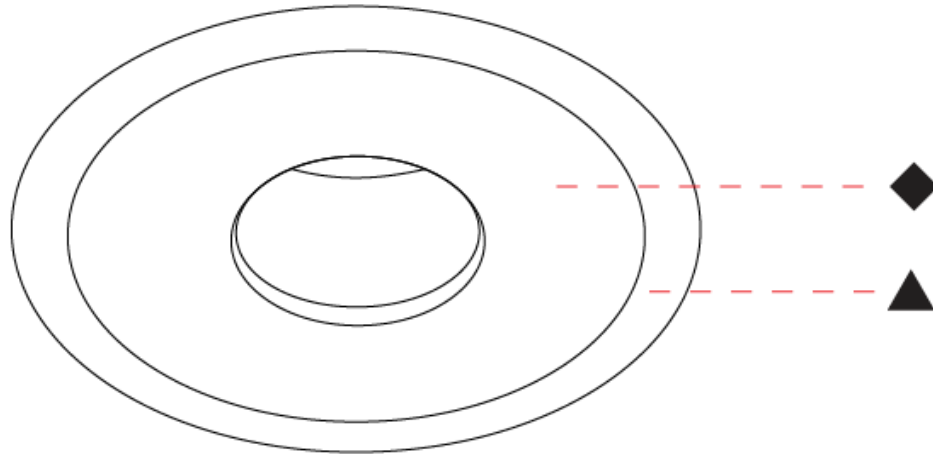

BIONIQ EVO ROUND PINHOLE RECESSED

A350218-

PROJECT	_____
TYPE	_____
SPECIFIER	_____
QUANTITY	_____
DATE	_____