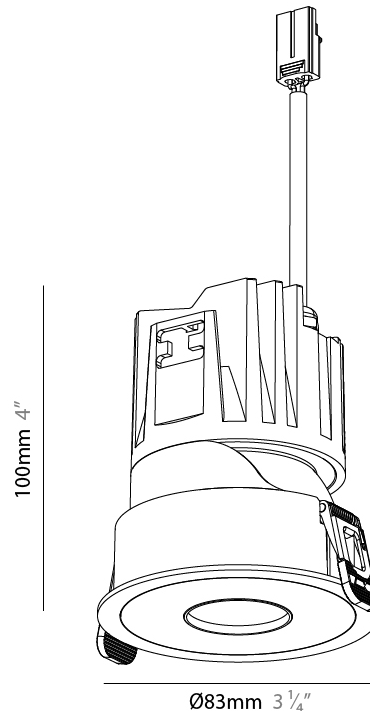

GENERAL

Series: Bioniq Evo Round Pinhole
Partner: Prolicht
Division: Architectural
Installation: Recessed
Product Type: Downlight
Mounting Location: Ceiling
Light Distribution: Adjustable / Direct

PHYSICAL

Shape: Round
Diameter (mm): 83
Diameter (in): 3 ¼
Height (mm): 100
Depth (mm): 105
Height (in): 4
Depth (in): 4 ½
Ceiling Thickness (mm): 2 - 20
Ceiling Thickness (in): 1/16 - 1 1/8
Weight (kg): 0.4
Fixture Finish: [BLK / WHI](#)
Fixture Material: Extruded Aluminum
Cut-out Measurements: Dia. 75mm/2 15/16"

ELECTRICAL

Lamp Type: LED (Zhaga Standard)
Input Wattage (W): 12.8
Total Output Wattage (W): 11.8
Dimming: Non-dimming / DALI Dimming / MATTER Dimming
Driver Included: No
Driver Location: Remote
Driver Type: Constant Current - Universal
Driver Class: Class 2
Constant Current (MA): 350mA
Upon Request: 0-10V Dimming / Phase Dimming

LED

Color Temperature (°K): [2400 / 2700 / 3000 / 3500 / 4000](#)
Max. Delivered Lumen (lm): Max 951
Nominal Lumen (lm): 2006
CRI: >90 CRI
Efficiency (%): 74.1
Lamp Life (hrs): 50000

OPTICAL

Beam Angle: [20 / 26 / 32](#)
Adjustability: Rotational 350° / Tilt 30°

RATINGS AND CERTIFICATIONS

Certified By: Certified for North American Standards
IP rating: IP65
Glare Rating: ≤ 10