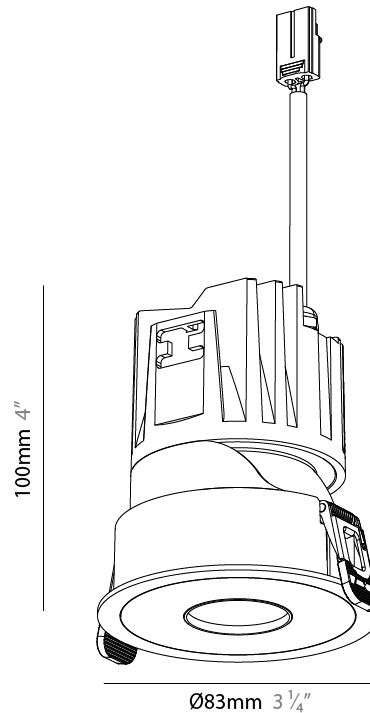

GENERAL

Series: Bioniq Evo Round Pinhole
Partner: Prolicht
Division: Architectural
Installation: Recessed
Product Type: Downlight
Mounting Location: Ceiling
Light Distribution: Adjustable / Direct

PHYSICAL

Shape: Round
Diameter (mm): 83
Diameter (in): 3 1/4
Height (mm): 100
Depth (mm): 105
Height (in): 4
Depth (in): 4 1/8
Ceiling Thickness (mm): 2 - 20
Ceiling Thickness (in): 1/16 - 1 1/8
Weight (kg): 0.4
Fixture Finish: SSR / BKV / CWI / CRY / HAB / UFT / ITA / RUA / FTG / MYG / LOD / PUS / FRO / FUP / KIA / POP / BLS / SPG / MEY / GOH / CHC / COM / ABZ / JAG / OBR / MOS / ROR
Fixture Material: Extruded Aluminum
Cut-out Measurements: Ø 75mm/2 15/16"

ELECTRICAL

Lamp Type: LED (Zhaga Standard)
Input Wattage (W): 13
Total Output Wattage (W): 11.8
Dimming: Non-dimming / DALI Dimming / MATTER Dimming
Driver Included: No
Driver Location: Remote
Driver Type: Constant Current - Universal
Driver Class: Class 2
Constant Current (mA): 350mA
Upon Request: 0-10V Dimming / Phase Dimming

LED

Color Temperature (°K): 2400 / 2700 / 3000 / 3500 / 4000
Max. Delivered Lumen (lm): Max 698
Nominal Lumen (lm): Max 1231
CRI: >90 CRI
Efficiency (%): 53.8
Lamp Life (hrs): 50000

OPTICAL

Beam Angle: 10
Adjustability: Rotational 350° / Tilt 30°

RATINGS AND CERTIFICATIONS

Certified By: Certified for North American Standards
IP rating: IP65
Glare Rating: ≤ 10