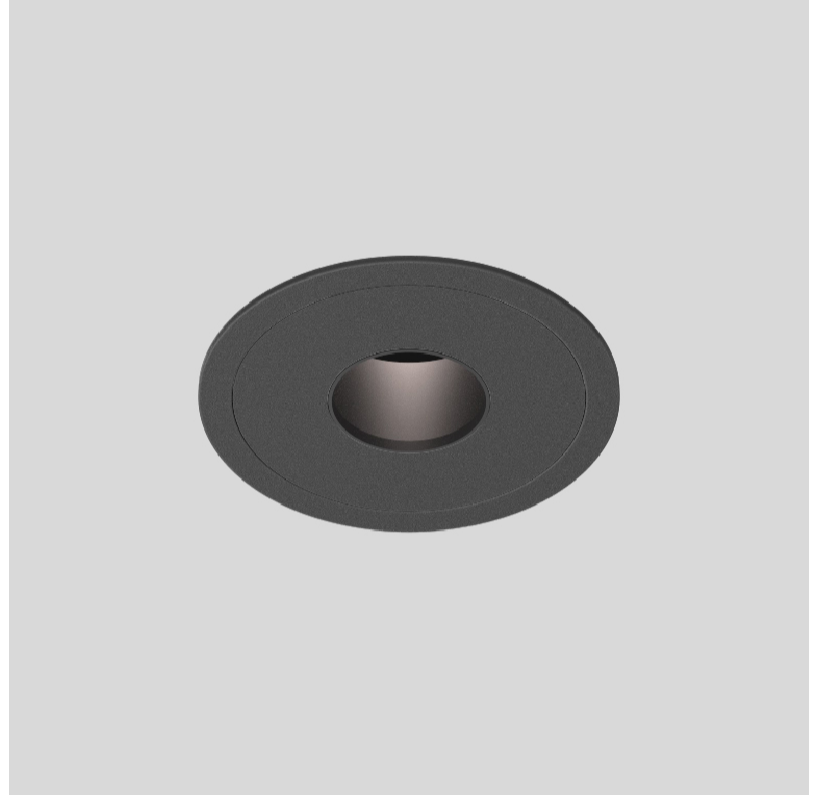

GENERAL

Series: Bioniq Evo Round Pinhole
Partner: Prolicht
Division: Architectural
Installation: Recessed
Product Type: Downlight
Mounting Location: Ceiling
Light Distribution: Adjustable / Direct

PHYSICAL

Shape: Round
Diameter (mm): 83
Diameter (in): 3 1/4
Height (mm): 100
Depth (mm): 105
Height (in): 4
Depth (in): 4 1/8
Ceiling Thickness (mm): 2 - 20
Ceiling Thickness (in): 1/16 - 1 1/8
Weight (kg): 0.4
Fixture Finish: [BLK / WHI](#)
Fixture Material: Extruded Aluminum
Cut-out Measurements: Dia. 75mm/2 15/16"

ELECTRICAL

Lamp Type: LED (Zhaga Standard)
Input Wattage (W): 13
Total Output Wattage (W): 11.8
Dimming: Non-dimming / DALI Dimming / MATTER Dimming
Driver Included: No
Driver Location: Remote
Driver Type: Constant Current - Universal
Driver Class: Class 2
Constant Current (MA): 350mA
Upon Request: 0-10V Dimming / Phase Dimming

LED

Color Temperature (°K): [2400 / 2700 / 3000 / 3500 / 4000](#)
Max. Delivered Lumen (lm): Max 698
Nominal Lumen (lm): Max 1231
CRI: >90 CRI
Efficiency (%): 53.8
Lamp Life (hrs): 50000

OPTICAL

Beam Angle: 20 / 26 / 32
Adjustability: Rotational 350° / Tilt 30°

RATINGS AND CERTIFICATIONS

Certified By: Certified for North American Standards
IP rating: IP65
Glare Rating: ≤ 10