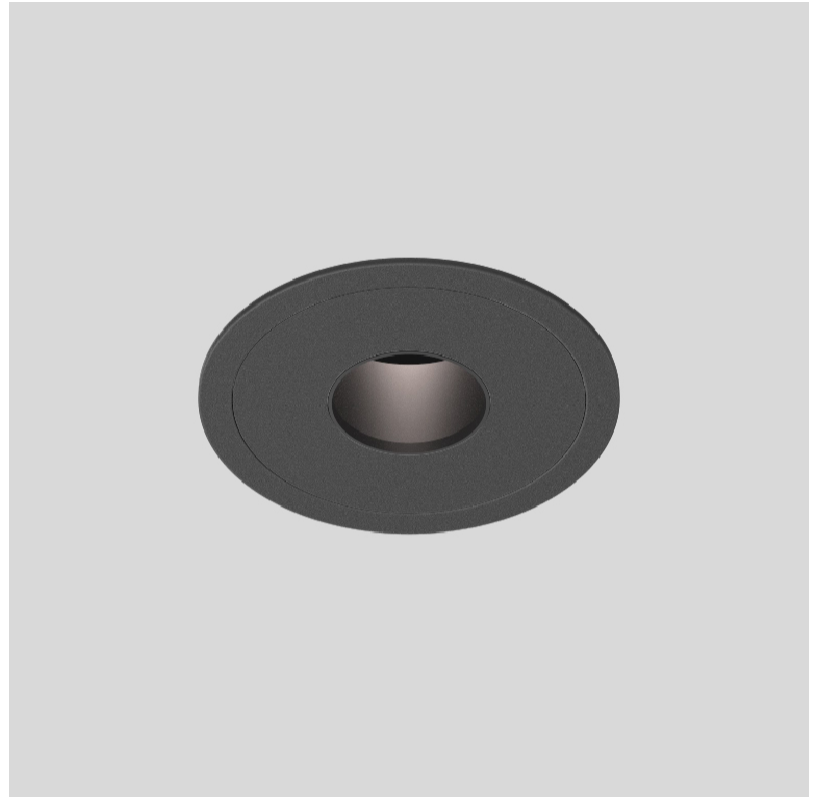

GENERAL

Series: Bioniq Evo Round Pinhole
Partner: Prolicht
Division: Architectural
Installation: Recessed
Product Type: Downlight
Mounting Location: Ceiling
Light Distribution: Adjustable / Direct

PHYSICAL

Shape: Round
Diameter (mm): 83
Diameter (in): 3 1/4
Height (mm): 100
Depth (mm): 105
Height (in): 4
Depth (in): 4 1/8
Ceiling Thickness (mm): 2 - 20
Ceiling Thickness (in): 1/16 - 1 1/8
Weight (kg): 0.4
Fixture Finish: SSR / BKV / CWI / CRY / HAB / UFT / ITA / RUA / FTG / MYG / LOD / PUS / FRO / FUP / KIA / POP / BLS / SPG / MEY / GOH / CHC / COM / ABZ / JAG / OBR / MOS / ROR
Fixture Material: Extruded Aluminum
Cut-out Measurements: Ø 75mm/2 15/16"

ELECTRICAL

Lamp Type: LED (Zhaga Standard)
Input Wattage (W): 13
Total Output Wattage (W): 11.8
Dimming: Non-dimming / DALI Dimming / MATTER Dimming
Driver Included: No
Driver Location: Remote
Driver Type: Constant Current - Universal
Driver Class: Class 2
Constant Current (mA): 350mA
Upon Request: 0-10V Dimming / Phase Dimming

LED

Color Temperature (°K): 2400 / 2700 / 3000 / 3500 / 4000
Max. Delivered Lumen (lm): Max 698
Nominal Lumen (lm): Max 1231
CRI: >90 CRI
Efficiency (%): 53.8
Lamp Life (hrs): 50000

OPTICAL

Beam Angle: 10
Adjustability: Rotational 350° / Tilt 30°

RATINGS AND CERTIFICATIONS

Certified By: Certified for North American Standards
IP rating: IP65
Glare Rating: ≤ 10