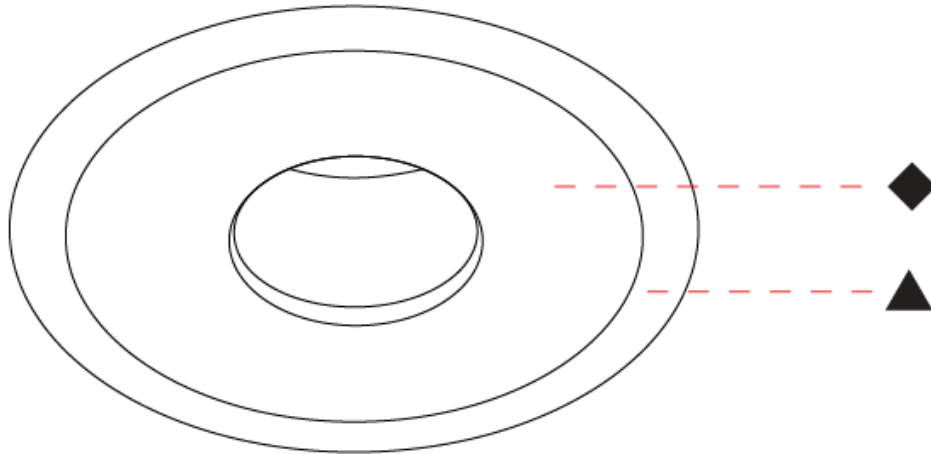

BIONIQ EVO ROUND PINHOLE RECESSED

A350216-

PROJECT	_____
TYPE	_____
SPECIFIER	_____
QUANTITY	_____
DATE	_____